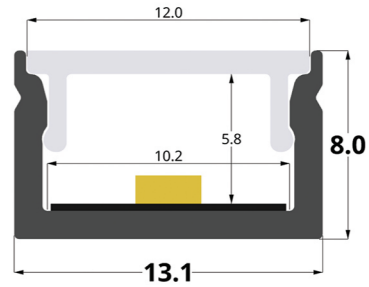

LED STRIP ALUMINUM PROFILE

SMALL LED STRIP PROFILES

Available in : Black/Silver

LARGE LED STRIP PROFILES

Available in : Black/Silver

DRY WALL(MUD-IN) PROFILES

Available in : Silver

Available in : Silver

WATERPROOF IN-GROUND PROFILES

Available in : Silver