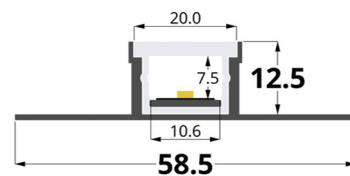

Available in : Silver