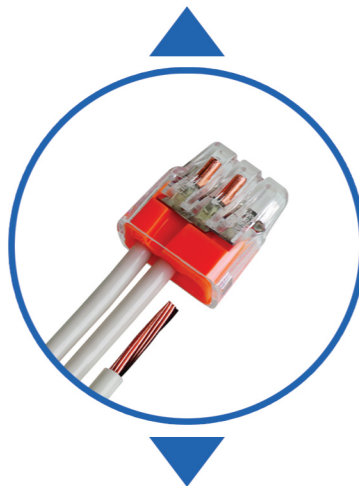

### PVRS4-5CCT

4",5CCT SLIM PANEL LIGHTS

10W

5%-100%  
Dimmable

Angel  
110°

-20°C  
-40°C

UL  
ETL

5CCT