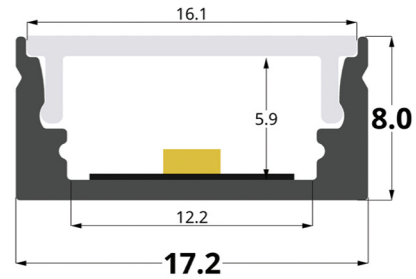

LED STRIP ALUMINUM PROFILE

SMALL LED STRIP PROFILES

Available in : Black/Silver

LARGE LED STRIP PROFILES

Available in : Black/Silver

DRY WALL(MUD-IN) PROFILES

Available in : Silver

Available in : Silver

WATERPROOF IN-GROUND PROFILES

Available in : Silver