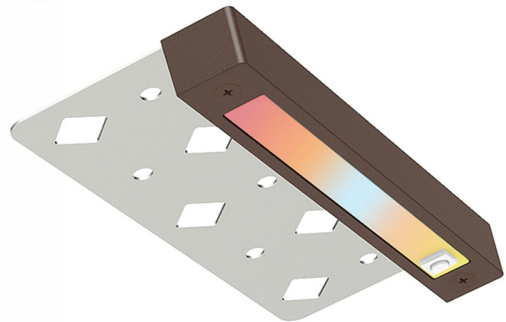

OUTDOOR STAIR & HARDSCAPE LIGHTS

4" 5 CCT

PVS-ST07(5CCT)

1.5 W	5 CCT	AC/DC 12V/24V
-20°C -40°C	ETL	Aluminum Stainless Steel

7" 5 CCT

3 W	5 CCT	AC/DC 12V/24V
-20°C -40°C	ETL	Aluminum Stainless Steel

12" 5 CCT

5 W	5 CCT	AC/DC 12V/24V
-20°C -40°C	ETL	Aluminum Stainless Steel

RGBW + REMOTE CONTROL

3 W	100 lumens	RGBW	Aluminum Stainless Steel
Rotatable	ETL	173 x 74 x 23mm	Remote Control Included

PVS 4F-3W

12 VDC	3K 4K	55x55x 29mm Size
250 lumens	42mm CutSize	White & Black

PVS 4R-3W

12 VDC	3K 4K	55x29 mm Size
250 lumens	42mm CutSize	White & Black