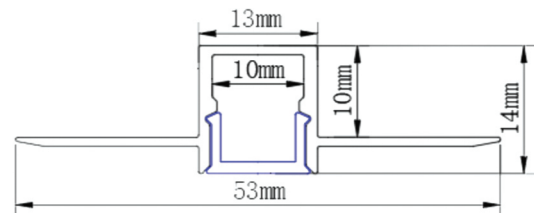

Available in : Silver