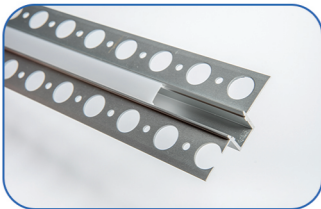

### DRY WALL(MUD-IN) PROFILES

F18

Available in : Silver

F35  
(BOTTOM EDGE WINGS)

Available in : Silver