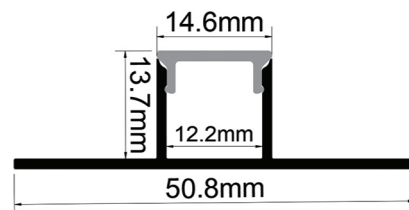

### DRY WALL(MUD-IN) PROFILES

F18

Available in : Silver

F35  
(BOTTOM EDGE WINGS)

Available in : Silver