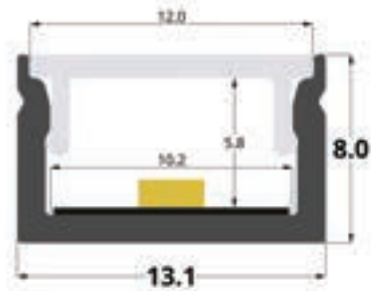

SMALL LED STRIP PROFILES

F10/F11

Available in : Black/Silver

LARGE LED STRIP PROFILES

F12/F13

Available in : Black/Silver

DRY WALL (MUD-IN) PROFILES

F18