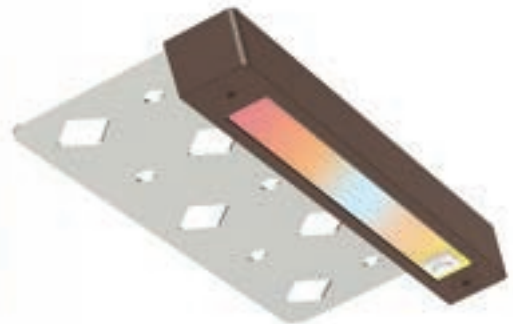

OUTDOOR STAIR & HARDSCAPE LIGHTS

4" 5 CCT

PVS-ST07(5CCT)

1.5
W

5
CCT

AC/DC
12V/24V

-20°C
-40°C

ETL

Aluminum
Stainless
Steel

7" 5 CCT

3
W

5
CCT

AC/DC
12V/24V

-20°C
-40°C

ETL

Aluminum
Stainless
Steel

12" 5 CCT

5
W

5
CCT

AC/DC
12V/24V

-20°C
-40°C

ETL

Aluminum
Stainless
Steel

RGBW + REMOTE CONTROL

3
W

100
lumens

RGBW

Aluminum
Stainless
Steel

Rotatable

ETL

173 x 74 x
23mm

Remote
Control
Included

PVS 4F-3W

12
VDC

3K
4K

55 x 55 -
29mm
Size

250
lumens

42mm
CutSize

White
&
Black

PVS 4R-3W

12
VDC

3K
4K

55 x 29 mm
Size

250
lumens

42mm
CutSize

White
&
Black