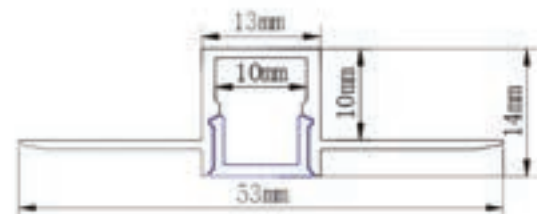

SMALL LED STRIP PROFILES

F10/F11

Available in : Black/Silver

LARGE LED STRIP PROFILES

F12/F13

Available in : Black/Silver

DRY WALL (MUD-IN) PROFILES

F18