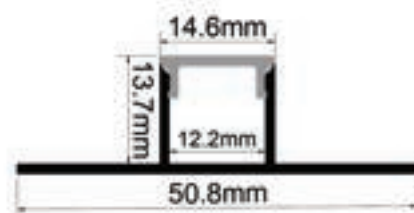

LED STRIP ALUMINUM PROFILE

SMALL LED STRIP PROFILES

Available in : Black/Silver

LARGE LED STRIP PROFILES

Available in : Black/Silver

DRY WALL (MUD-IN) PROFILES

Available in : Silver

Available in : Silver

WATERPROOF IN-GROUND PROFILES

Available in : Silver