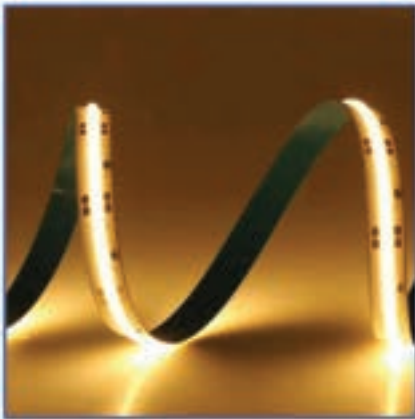

IP20

2
Years
Warranty

LED STRIP LIGHT

COB (DOT LESS) 8 MM

320 Chips/M	5,10 15,20 M Packs	24VDC
3K 4K 5K	8 W/M	UL

RUNNING DIGITAL

SMD 2835	5,10M Packs	CRI90	24VDC	UL
4K	120 LED/M	8mm	8 W/M	IP20

SMD 8 MM