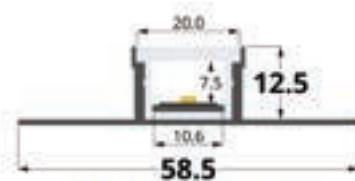

Available in : Silver