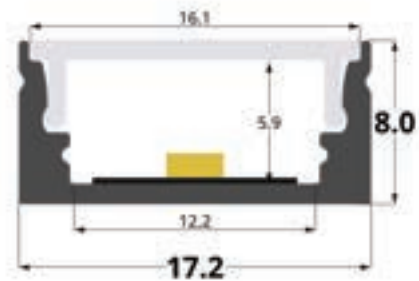

SMALL LED STRIP PROFILES

F10/F11

Available in : Black/Silver

LARGE LED STRIP PROFILES

F12/F13

Available in : Black/Silver

DRY WALL (MUD-IN) PROFILES

F18