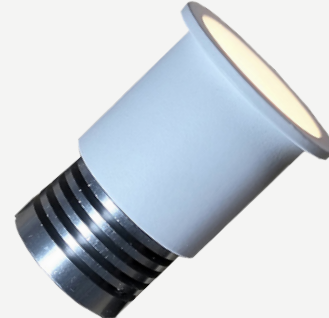

PVD9F-3W

PVD9F - 3W - LED Lamp

Input Voltage	DC12V
Body Material	Aluminium
LED	COB 3W
Dimensions / Cut Size	38 * 38 * 51 mm / 30mm
Colors	Black
Color Temperature	3000K

PVD9R-3W

PVD9R - 3W - LED Lamp

Input Voltage	DC12V
Body Material	Aluminium
LED	COB 3W
Dimensions / Cut Size	35 * 47 mm / 30mm
Colors	White, Black
Color Temperature	3000K