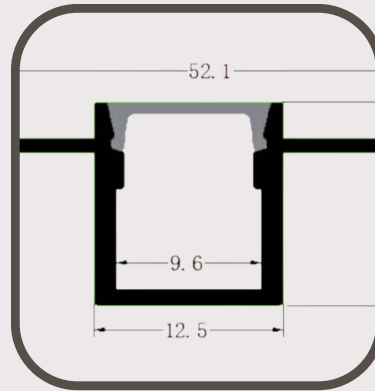

Silver Before Drywall Aluminum Profile

PVAC-F18