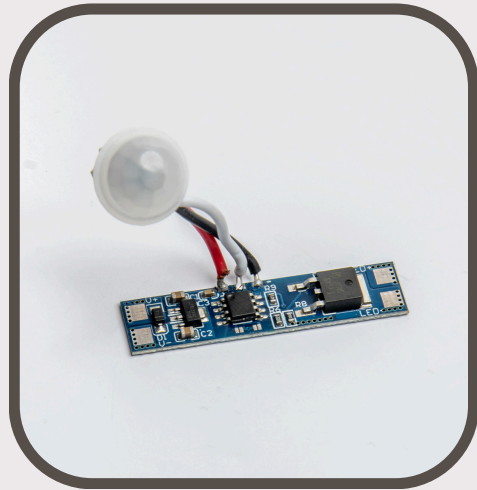

Motion Sensor

- Fits inside aluminium profile
- 8 amperes
- PCB base
- 6 pcs/pack

PVAC-F24

Seamless