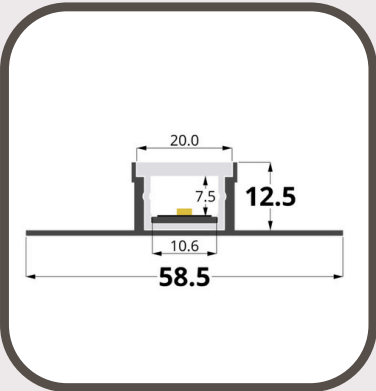

In-Ground Aluminum Profile

PVAC-F36