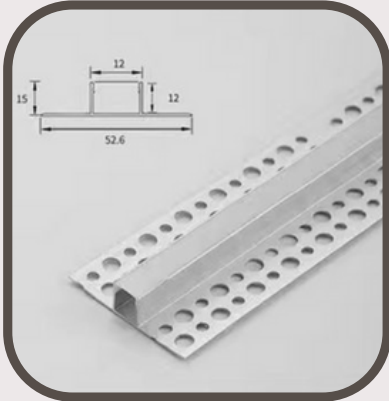

Silver Drywall Aluminum Profile

PVAC-F35