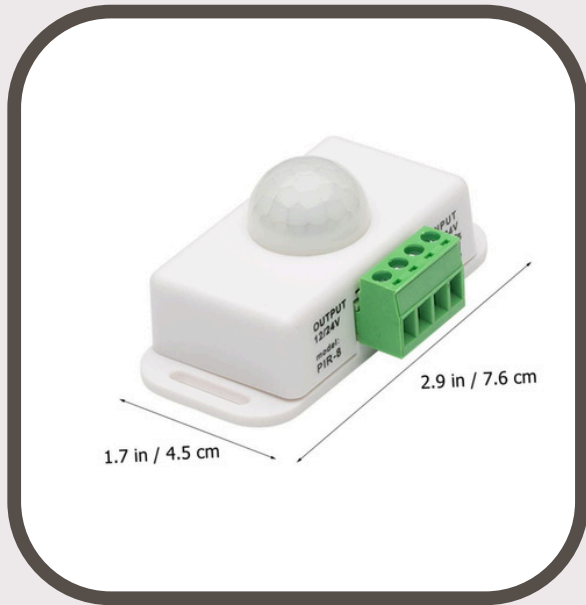

## RGB Connector

- Strip,wire,strip
- 50 PCS/PACK

PVAC-F33

### **Motion Sensor**

- White housing
- 8A
- 12 & 24 V
- 6 PCS/PACK
- Compatible with any light source

PVAC-F34