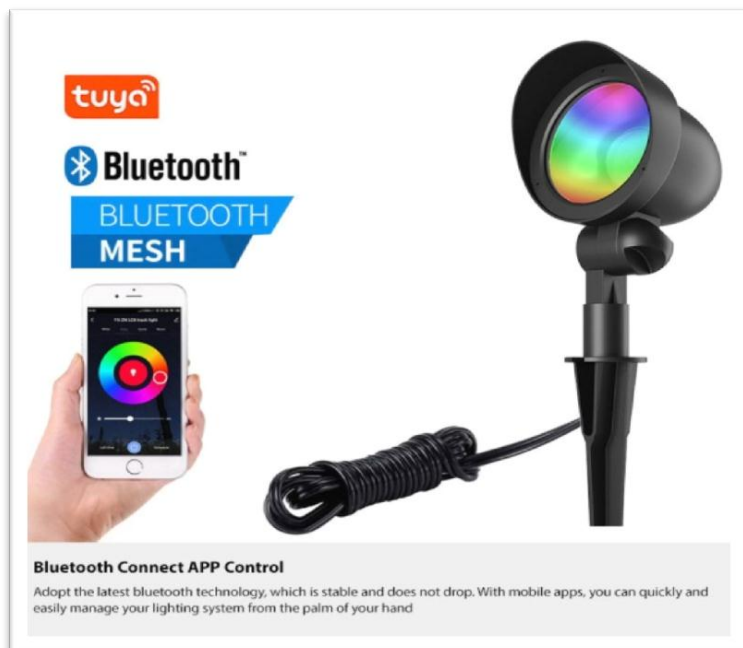

5- How to Connect:

[Bluetooth Connect & Memory Function]

1. 1 First, you need to open the Bluetooth on your phone. Please download **Tuya** application.
2. 2 Now, open the app and make sure your device is connected to wifi,press on "+" and choose "add device".
3. 3 Turn all the lights that you are pairing on & off three times consecutively and you will be able to see all of the lights show up on the "nearby devices" for you to connect.**Now everything is under your control.**

Simple operation, no gateway, smarter, more modes than traditional remote control, providing you with an amazing and wonderful experience. When the power is turned off, previously set functions and colours will be saved and will reappear the next time you turn the lights back on.

[Grouping Management & Voice Control]

The landscape lights offer the function of group control. It's very convenient and useful when you want lights to change into different colors by group control and create a romantic,relax,lively surrounding. Get hands-free control of your lights via Alexa or Google home.

6- Long Lifetime & Warranty:

50,000 hours long lifespan, effectively reduces the frequency of replacing fixtures. 2-year product warranty and lifetime customer service to guarantee your satisfaction in our products and services.