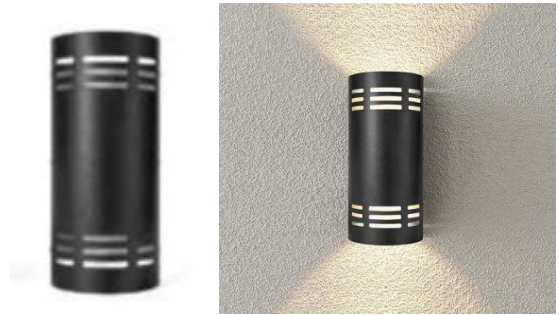

1- Product Category: Wall Lights

2- Product Code: PVW-RBT24W-5CCT

3- Product Picture:

4- Product Specification:

- 4-1- Style: 12" Semi round Up Down Outdoor Wall Light
- 4-2- Wattage: 24 Watts
- 4-3- Input Voltage: 120 VAC
- 4-4- Luminous: 1750LM
- 4-5- Color Temp: 2700K, 3000K,3500K, 4000K,5000K Switchable
- 4-6- Material: Aluminum + Steel
- 4-7-IP Rate: IP65
- 4-8- Beam Angle: 50°
- 4-9-Dimensions: 2.83 x 4.96 x 12 inches 72 x 126 x 300MM

- 4-10-Certificates: ISO9001,CE,RoHs,ETL,cETL,FCC,ICES,IP65
- 4-11-Application: Outdoor/Indoor

5- Product Features:

ILLUMINATION DESIGN

By using wide-angle lighting design, the illumination range can be improved up to 50° resulting in a nice glow on your external wall or a frontal diffuse lightbeam.

Seperate Light Engine

Patent-Pending design with separate light engine (base) and interchangeable designer trims expand the series to multiple models.

Built-in High Quality LED-Chips

Using SMD 2835 LED chips. No need of extra bulbs and save up to 85% on your electricity bill. Excellent heat dissipation greatly improve the life of lamps.

5 Color Temperatures

2700K/3000K/3500K/4000K/5000K 5 colors in one fixture, easy to change light color at you will, meets your different needs

Waterproof Design

IP65 waterproof and will not rust in humid places