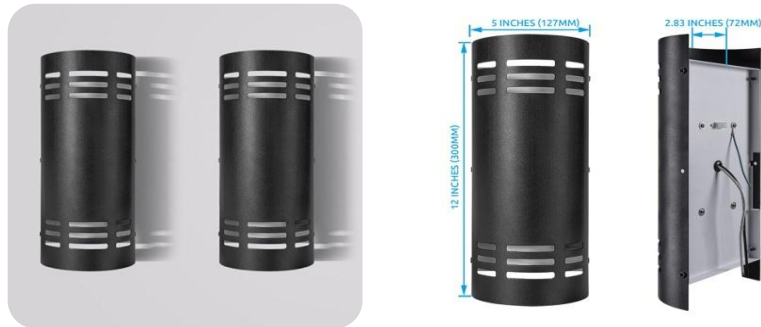

1- Product Category: Wall Lights

2- Product Code: PVW-RBT24W-5CCT

3- Product Picture:

4- Product Specification:

- 4-1- Style: 12" Semi round Up Down Outdoor Wall Light
- 4-2- Wattage: 24 Watts
- 4-3- Input Voltage: 120 VAC
- 4-4- Luminous: 1750LM
- 4-5- Color Temp: 2700K, 3000K,3500K, 4000K,5000K Switchable
- 4-6- Material: Aluminum + Steel
- 4-7-IP Rate: IP65
- 4-8- Beam Angle: 50°
- 4-9-Dimensions: 2.83 x 4.96 x 12 inches 72 x 126 x 300MM

- 4-10-Certificates: ISO9001,CE,RoHs,ETL,cETL,FCC,ICES,IP65
- 4-11-Application: Outdoor/Indoor

5- Product Features:

ILLUMINATION DESIGN

By using wide-angle lighting design, the illumination range can be improved up to 50° resulting in a nice glow on your external wall or a frontal diffuse lightbeam.

Seperate Light Engine

Patent-Pending design with separate light engine (base) and interchangeable designer trims expand the series to multiple models.

Built-in High Quality LED-Chips

Using SMD 2835 LED chips. No need of extra bulbs and save up to 85% on your electricity bill. Excellent heat dissipation greatly improve the life of lamps.

5 Color Temperatures

2700K/3000K/3500K/4000K/5000K 5 colors in one fixture, easy to change light color at you will, meets your different needs

Waterproof Design

IP65 waterproof and will not rust in humid places