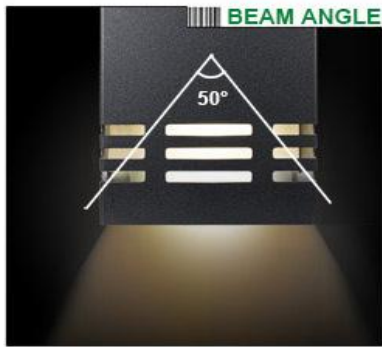

1- Product Category: Wall Lights

2- Product Code: PVW-FT24W-5CCT

3- Product Picture:

4- Product Specification:

- 4-1- Style: 12" Semi square Up Down Outdoor Wall Light
- 4-2- Wattage: 24 Watts
- 4-3- Input Voltage: 120 VAC
- 4-4- Luminous: 2400LM
- 4-5- Color Temp: 2700K, 3000K, 3500K, 4000K, 5000K Switchable
- 4-6- Material: Aluminum + Steel
- 4-7- IP Rate: IP65
- 4-8- Beam Angle: 50°
- 4-9- Dimensions: 2.83 x 4.96 x 12 inches 72 x 126 x 300MM

- 4-10- Certificates: ISO9001, CE, RoHs, ETL, cETL, FCC, ICES, IP65
- 4-11- Application: Outdoor/Indoor

5- Product Features:

ILLUMINATION DESIGN

By using wide-angle lighting design, the illumination range can be improved up to 50° resulting in a nice glow on your external wall or a frontal diffuse lightbeam.