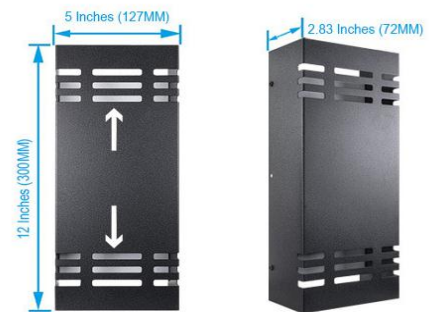

1- Product Category: Wall Lights

2- Product Code: PVW-FT24W-5CCT

3- Product Picture:

4- Product Specification:

- 4-1- Style: 12" Semi square Up Down Outdoor Wall Light
- 4-2- Wattage: 24 Watts
- 4-3- Input Voltage: 120 VAC
- 4-4- Luminous: 2400LM
- 4-5- Color Temp: 2700K, 3000K, 3500K, 4000K, 5000K Switchable
- 4-6- Material: Aluminum + Steel
- 4-7- IP Rate: IP65
- 4-8- Beam Angle: 50°
- 4-9- Dimensions: 2.83 x 4.96 x 12 inches 72 x 126 x 300MM

- 4-10- Certificates: ISO9001, CE, RoHs, ETL, cETL, FCC, ICES, IP65
- 4-11- Application: Outdoor/Indoor

5- Product Features:

ILLUMINATION DESIGN

By using wide-angle lighting design, the illumination range can be improved up to 50° resulting in a nice glow on your external wall or a frontal diffuse lightbeam.

5 Color Temperatures

2700K/3000K/3500K/4000K/5000K 5 colors in one fixture, easy to change light color at you will, meets your different needs

Waterproof Design

IP65 waterproof and will not rust in humid places