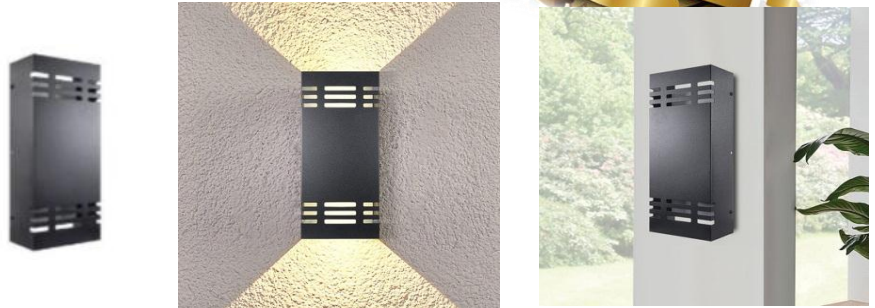

1- Product Category: Wall Lights

2- Product Code: PVW-FT24W-5CCT

3- Product Picture:

4- Product Specification:

- 4-1- Style: 12" Semi square Up Down Outdoor Wall Light
- 4-2- Wattage: 24 Watts
- 4-3- Input Voltage: 120 VAC
- 4-4- Luminous: 2400LM
- 4-5- Color Temp: 2700K, 3000K, 3500K, 4000K, 5000K Switchable
- 4-6- Material: Aluminum + Steel
- 4-7- IP Rate: IP65
- 4-8- Beam Angle: 50°
- 4-9- Dimensions: 2.83 x 4.96 x 12 inches 72 x 126 x 300MM

- 4-10- Certificates: ISO9001, CE, RoHs, ETL, cETL, FCC, ICES, IP65
- 4-11- Application: Outdoor/Indoor

5- Product Features:

ILLUMINATION DESIGN

By using wide-angle lighting design, the illumination range can be improved up to 50° resulting in a nice glow on your external wall or a frontal diffuse lightbeam.

Seperate Light Engine

Patent-Pending design with separate light engine (base) and interchangeable designer trims expand the series to multiple models.

Built-in High Quality LED-Chips

Using SMD 2835 LED chips. No need of extra bulbs and save up to 85% on your electricity bill. Excellent heat dissipation greatly improve the life of lamps.

5 Color Temperatures

2700K/3000K/3500K/4000K/5000K 5 colors in one fixture, easy to change light color at you will, meets your different needs

Waterproof Design

IP65 waterproof and will not rust in humid places